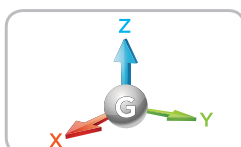

Thermal Self-Protection

The thermal sensor triggers the self-protection mechanism to shut down the device under extreme temperatures

Parking Surveillance

With hardwiring installation, it employs a combination of motion and impact detection to protect the vehicle from hit-and-runs

Impact Monitoring

The Active Impact Monitoring System utilizes a 3-axis G-Sensor to secure incident footage

PC Viewer Application

Internal built-in GPS antenna embeds speed and location data to the video which can be displayed on the PC viewer