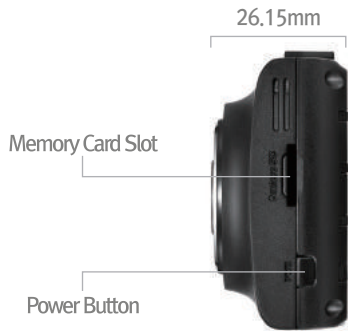

Thermal Self-Protection

The thermal sensor triggers the self-protection mechanism to shut down the device under extreme temperatures

Parking Surveillance

With hardwiring installation, it employs a combination of motion and impact detection to protect the vehicle from hit-and-runs

Impact Monitoring

The Active Impact Monitoring System utilizes a 3-axis G-Sensor to secure incident footage

PC Viewer Application

Internal built-in GPS antenna embeds speed and location data to the video which can be displayed on the PC viewer

Specification Detail

Technical Specification

- **Resolution :** Full HD (1920x1080P)
- **Camera (Image sensor) :** Sony Exmor CMOS 2.12MP
- **Frame rate :** 30 fps
- **Viewing Angle :** 130° (Diagonal)
- **Dimensions (WxDxH) :** 97 x 26.15 x 51.8 mm
- **Weight :** 94g (0.2 lbs)
- **GPS :** External GPS Antenna (Optional)
- **LCD :** 2.7" Clear display(320X240)
- **Storage Temperature :** -20° - 70° C
- **Operating Temperature:** -10° ~ 60° C
- **Capacity :** Micro SD card 8GB/ 16GB, 32GB, 64GB (UHS-1)
- **Interface :** GPS port 1EA, DC-In, Micro SD Slot
- **Input Power :** DC 12/24V (MAX 35V) Built-in Super Capacitor

Recording time

Video Quality		Full HD 30fps
Capacity (Continuous Rec. Only)	8 GB	58 min
	16 GB	116 min
	32 GB	232 min
	64 GB	464 min

What's In the Box

Dash Cam

Mount

Car Charger

Adhesive Cable Holder

MicroSD memory card with adapter (Consumable)