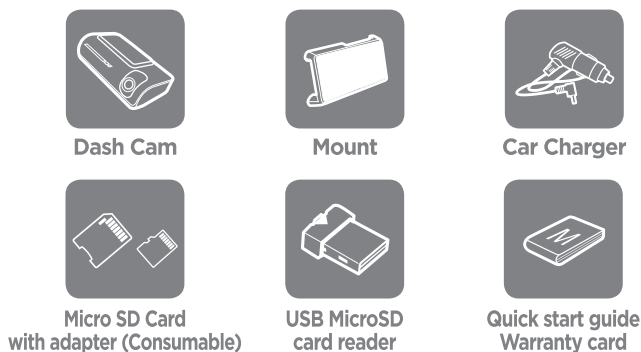

What's In the Box