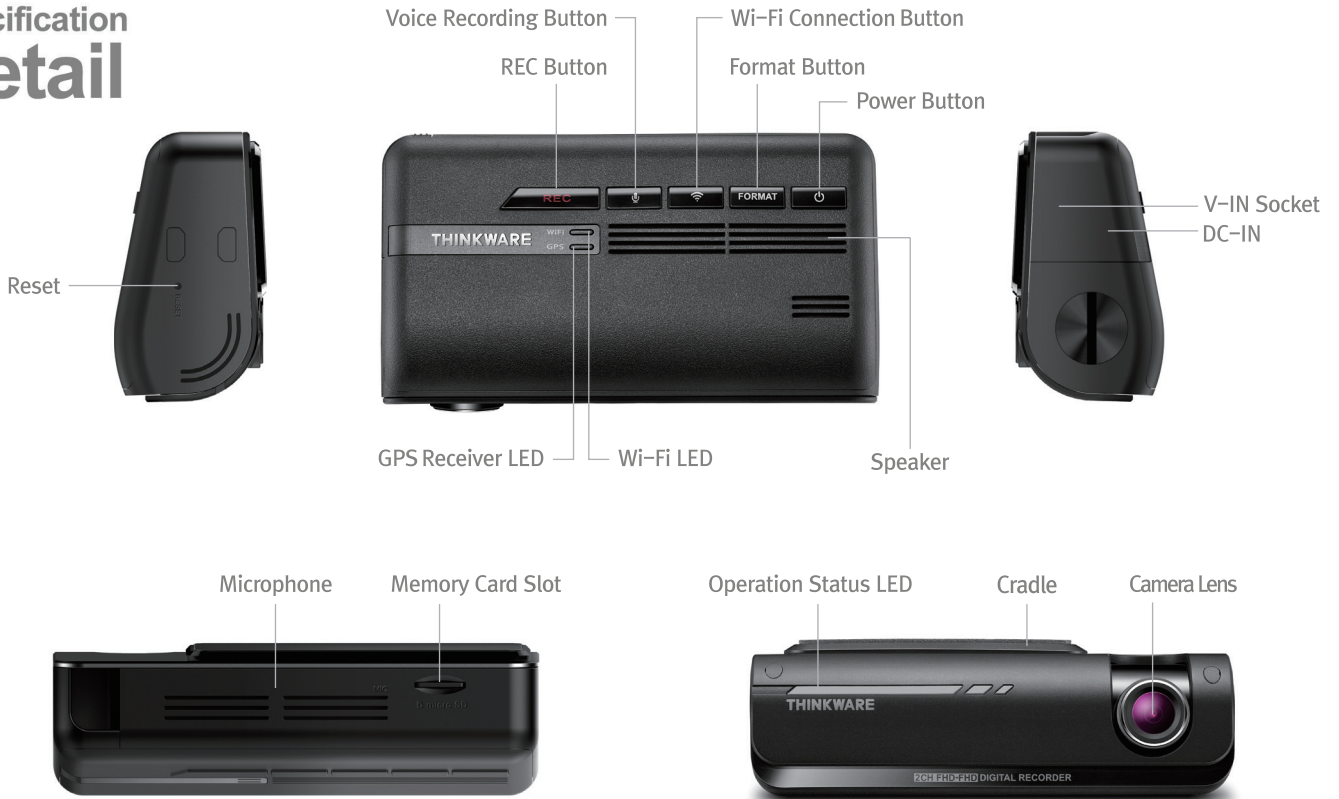

Specification Detail